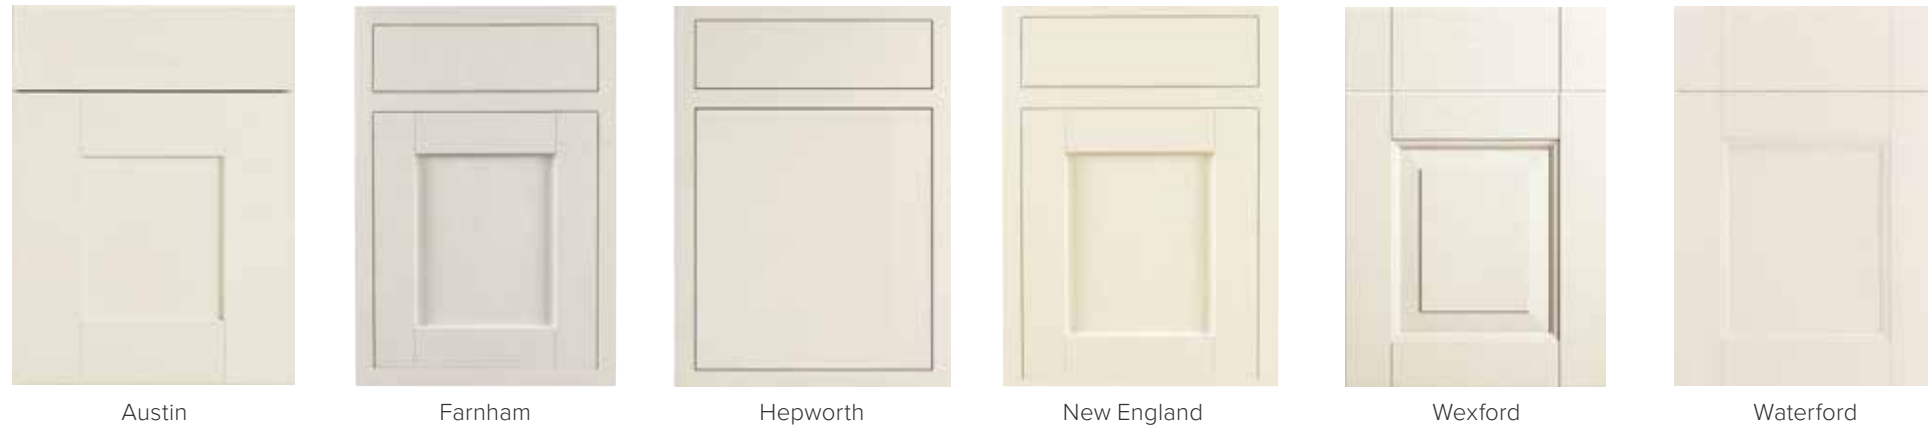

PAINT TO ORDER DOOR STYLES

Choose your style then pick your preferred paint colour

Scan QR code or visit bit.ly/kitchendesigner_milano