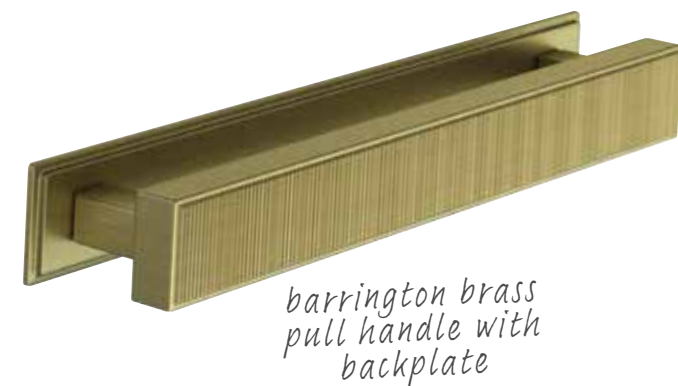

CLASSIC HANDLES

Our wide selection of handles to suit Classic kitchens include cup and knob sets as well as a range of shapes and styles. There is a suite of finishes including black, brass, chrome, copper and pewter to create a unique look and feel that is personal to you.

matt black and chrome cup and knob handle sets