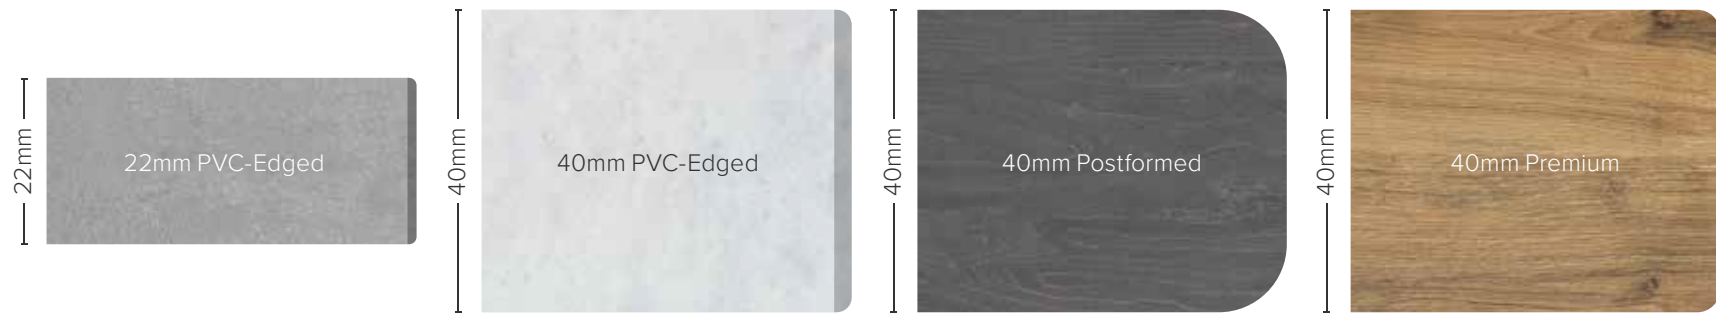

LAMINATE WORKTOP PROFILE OPTIONS

22MM PVC-EDGED LAMINATE WORKTOPS
These stunning 22mm worktops feature subtle textured surfaces and are the cutting edge of laminate worktop design.