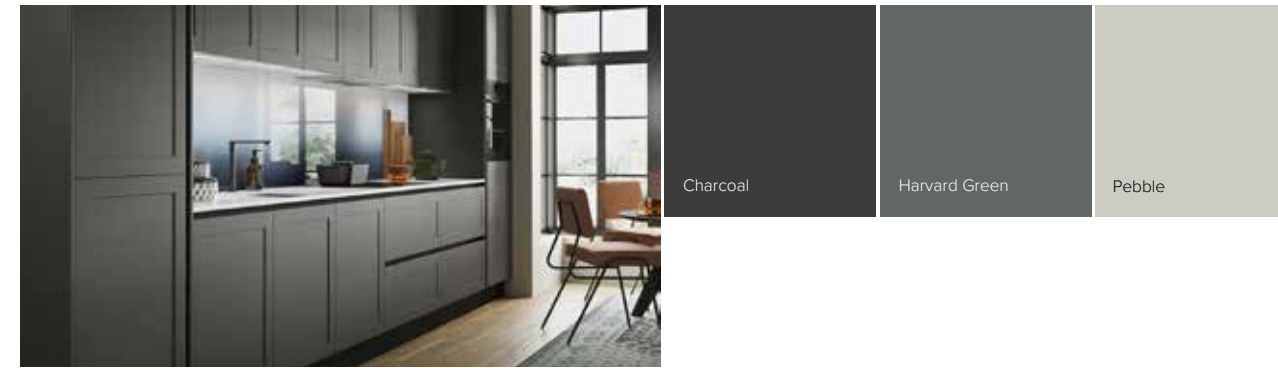

DOOR FINISHES

We've selected a wide range of finishes to perfectly complement the sleek lines of our kitchens. They give you everything you need to accentuate shapes and make the most of the kitchen space.

ICE

FINESSE

AVANT

FORM

Urban Concrete & Grey Walnut and Hacienda, Grey Driftwood & Light Driftwood are made from 100% recycled chipboard.

TREND

TRIM FINISHES

The main piece of a handle-less kitchen is the trim. A stunning touch that provides an accent to contrast with, or compliment, the overall kitchen finish.

Choose from five distinctive finishes which provide your new kitchen with a touch of flair and personalisation.

Matt Black

Aluminium

Bronze

Brass

Copper