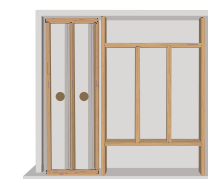

* see below for module code

roll
dispensers

knife
block

spice
rack

DRWTACC5

fsc
sustainably
sourced wood

TIMBER DRAWER ACCESSORY MODULES

Our timber drawer internals offer excellent storage solutions for cutlery drawers. With a selection of storage options such as knife blocks, spice racks and roll dispensers, drawers can be accessorised to suit your individual requirements.

ORDERING TIMBER DRAWER MODULES

We have an assortment of timber modules for Atira metal drawers. The arrangements shown are available using the codes displayed here for ease of ordering.

Please speak to your kitchen designer for more drawer storage options.